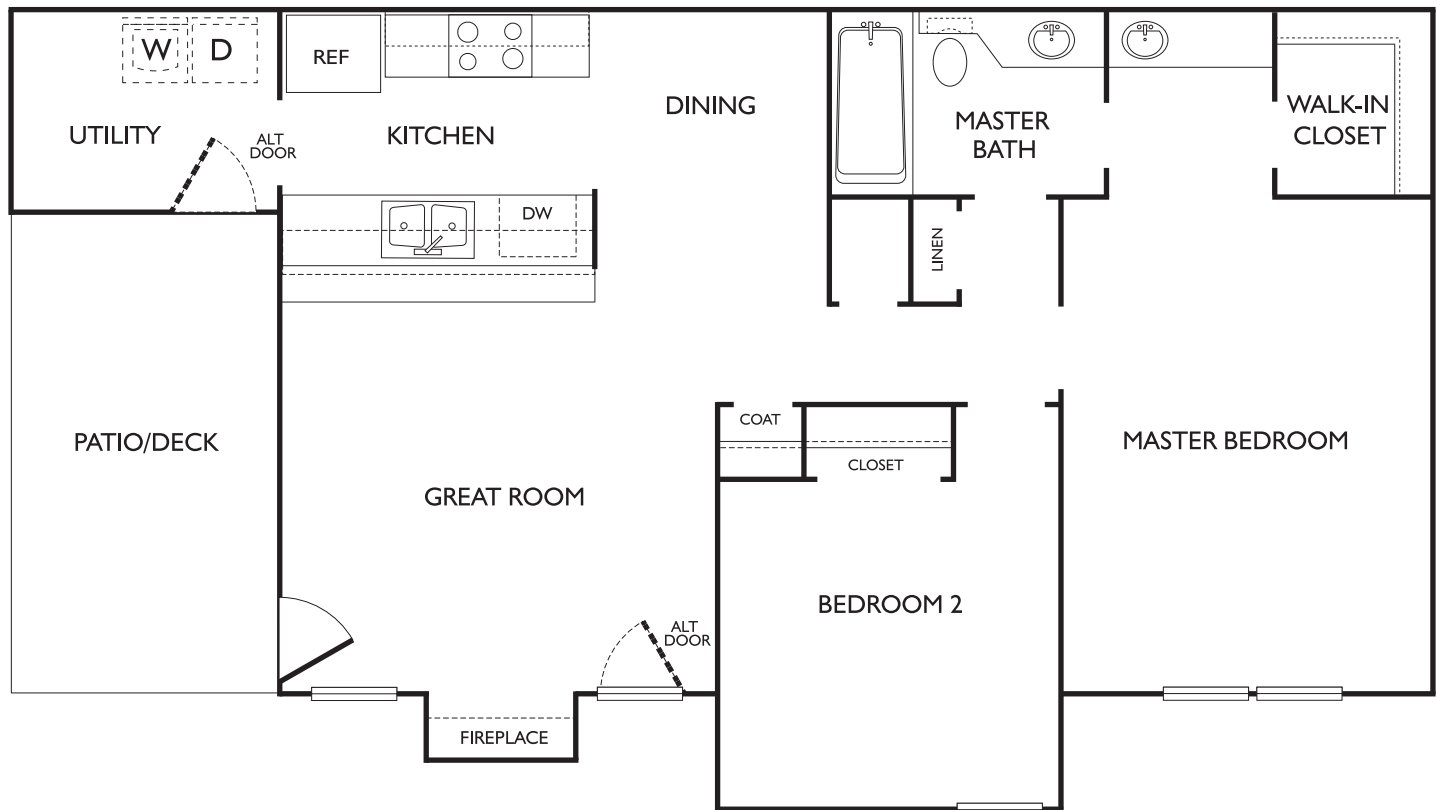

NEWPOINTE CONDOMINIUMS

'Benchmark'

From \$119,995

WALL-TO-WALL CARPETING • CUSTOM CABINETRY • ELECTRIC RANGE WITH HOOD
DISHWASHER • REFRIGERATOR • MINI BLINDS • DOUBLE STAINLESS STEEL SINK
WASHER AND DRYER CONNECTIONS • ALARM SYSTEM • CENTRAL AIR CONDITIONING
SPACIOUS FLOOR PLAN • HIGH EFFICIENCY HEAT PUMP