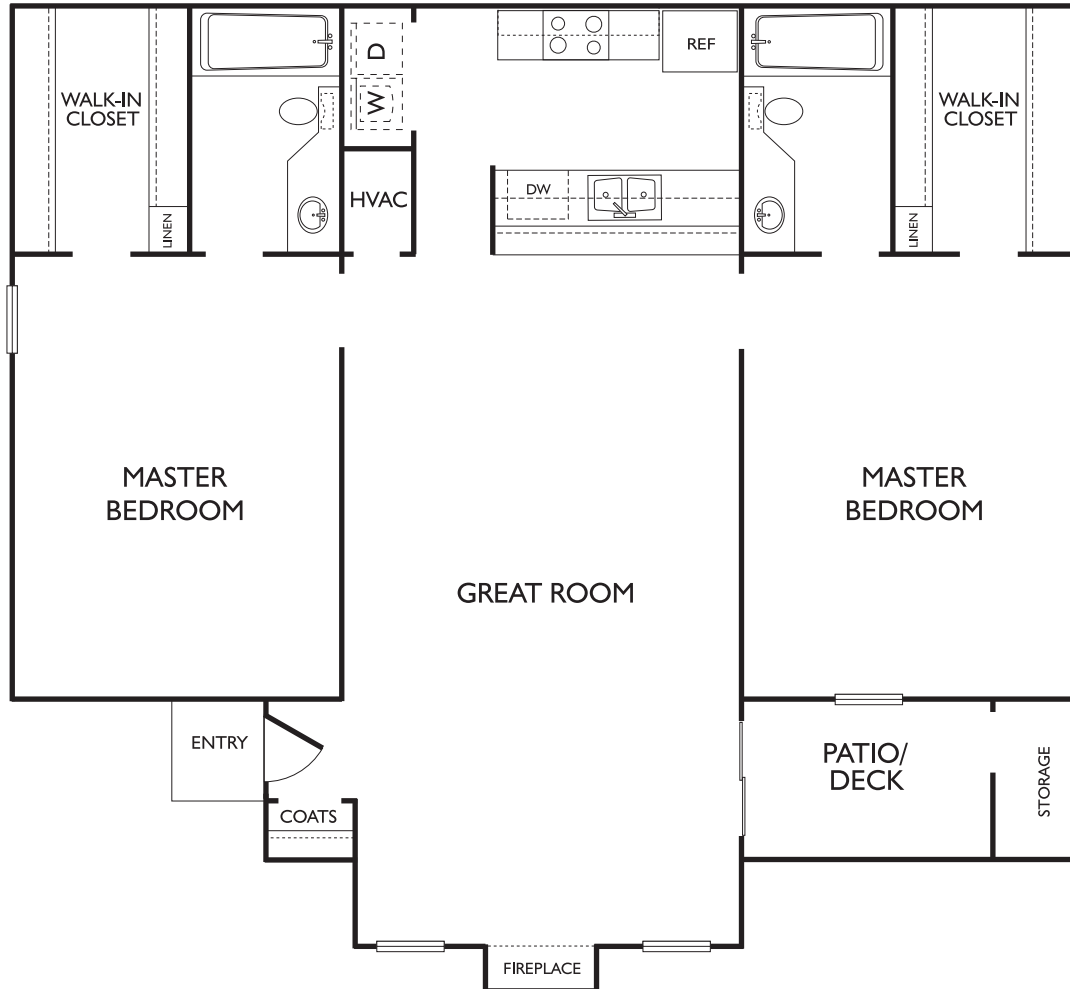

NEWPOINTE CONDOMINIUMS

'Compass'

From \$129,995

WALL-TO-WALL CARPETING • CUSTOM CABINETRY • ELECTRIC RANGE WITH HOOD
DISHWASHER • REFRIGERATOR • MINI BLINDS • DOUBLE STAINLESS STEEL SINK
WASHER AND DRYER CONNECTIONS • ALARM SYSTEM • CENTRAL AIR CONDITIONING
SPACIOUS FLOOR PLAN • HIGH EFFICIENCY HEAT PUMP