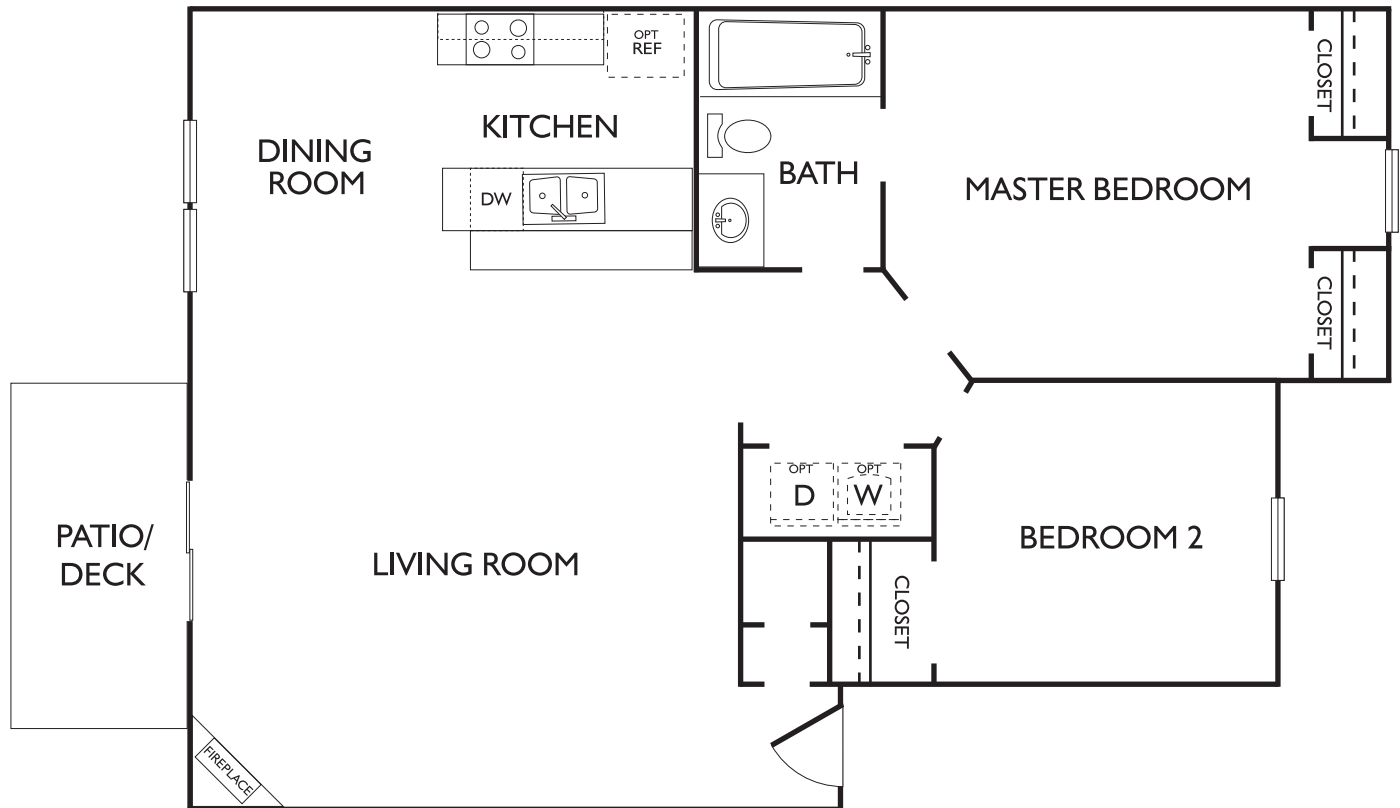

NEWPOINTE CONDOMINIUMS

'Apex'

From \$109,995

WALL-TO-WALL CARPETING • CUSTOM CABINETRY • ELECTRIC RANGE WITH HOOD
DISHWASHER • REFRIGERATOR • MINI BLINDS • DOUBLE STAINLESS STEEL SINK
WASHER AND DRYER CONNECTIONS • ALARM SYSTEM • CENTRAL AIR CONDITIONING
SPACIOUS FLOOR PLAN • HIGH EFFICIENCY HEAT PUMP